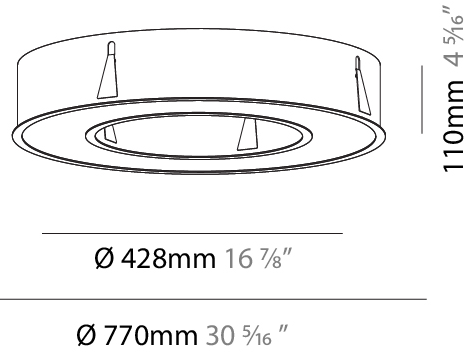

GENERAL

Series: Glorious
Subseries: Glorious
Brand: Prolicht
Division: Architectural
Mounting Type: Recessed
Mounting Location: Ceiling
Subcategory: Ambient

PHYSICAL

Shape: Round
Diameter (mm): 770
Diameter (in): 30 ⁵/₁₆
Height (mm): 110
Height (in): 4 ⁵/₁₆
Min. Recessing Depth (mm): 120
Min. Recessing Depth (in): 4 ³/₄
Light Distribution: Direct
Weight (kg): 9.285
Weight (lbs): 20.47
Diffuser: PMMA - Opal or Micro-Prism
Fixture Finish: SSR / BKV / CWI / CRY / HAB / UFT / ITA / RUA / FTG / MYG / LOD / PUS / FRO / FUP / KIA / POP / BLS / SPG / MEY / GOH / GUM / CHC / COM / ABZ / JAG / OBR / MOS / ROR
Fixture Material: Aluminum
Cut-out Measurements: 760mm / 29 15/16" x 440mm / 17 5/16"

ELECTRICAL

Lamp Type: LED (Zhaga Standard)
Input Wattage (W): 30
Total Output Wattage (W): 24 / 19.2 (3500K)
Dimming: Non-Dimming / Phase Dimming (120Vac only) / 0-10V Dimming
Driver Included: Yes
Driver Location: Integrated
Driver Type: Constant Current - 120 / 277Vac
Driver Class: Class 2
Input Voltage (V): 120 - 277
Constant Current (MA): 350 / 600 (3500K)

LED

Color Temperature (°K): 3000 / 3500 / 4000
Max. Delivered Lumen (lm): 2770 / 2862 / 2920
CRI: >80 CRI
Efficiency (%): 65
Lamp Life (hrs): 50000

OPTICAL

RATINGS AND CERTIFICATIONS

Certified By: Certified for North American Standards
IP rating: IP20

760mm x 440mm
29 15/16" x 17 5/16"

120mm
4 3/4"

10 - 15mm
3/8" - 9/16"